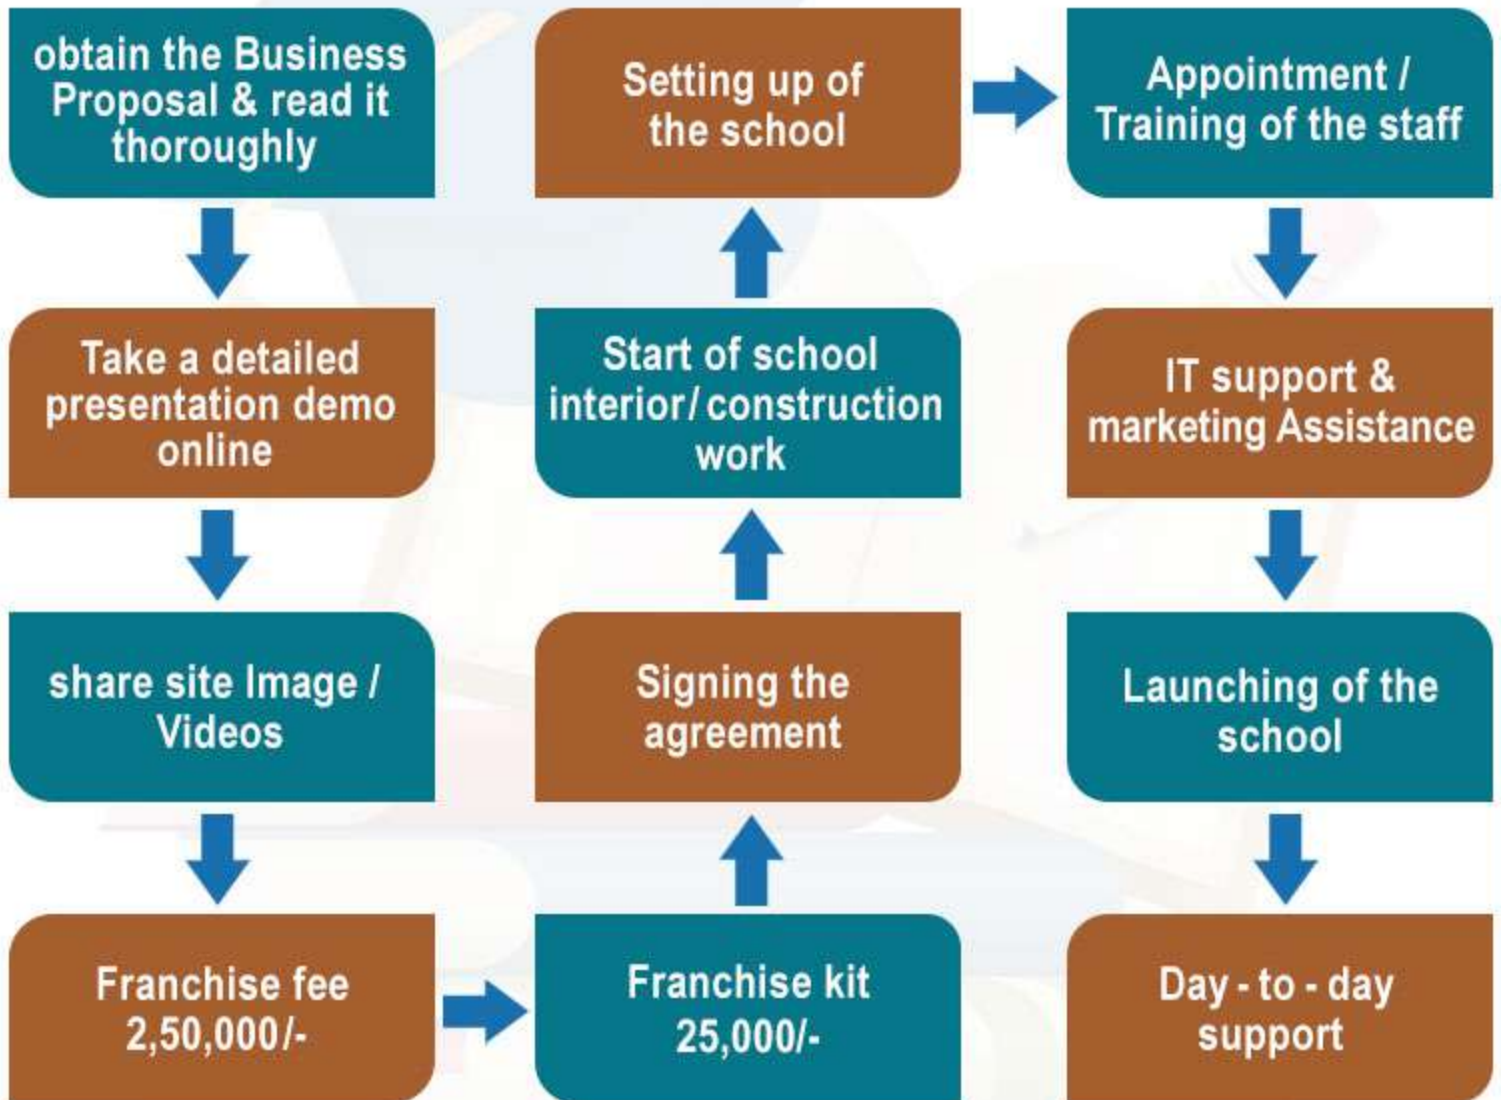

How to become a discipline kids play school franchisee

A Road Map

Regd. office: 16A/506 Adharshila complex near RBI, Gandhi maidan, Patna - 800001

Mob No.: 84347 56070 **Mail:** disciplinekidsplay3@gmail.com

Visit us at: www.disciplinekidsplay.in