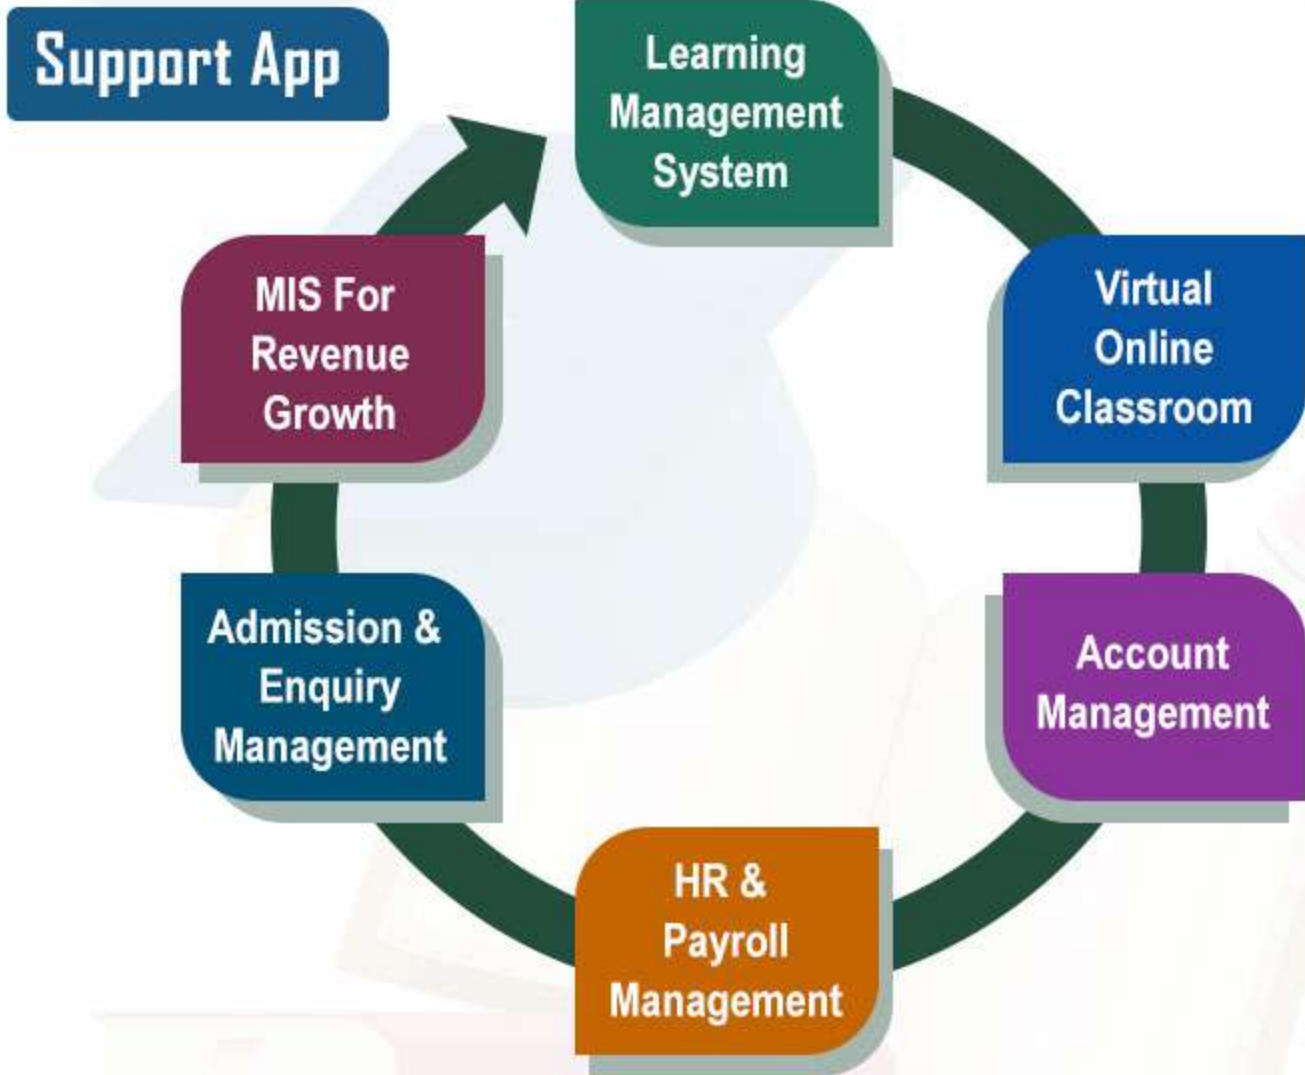

- Baby show guidelines & designs
- Health checkup campus & Guidelines
- Summer Activity, kit & Designs
- Mega Admission Scheme
- Exhibitions Plans

**ENDLESS
MARKETING
SUPPORT**

How Our Website Works

- **Brand Visibility:** Our website, www.disciplinekidsplay.in takes you through discipline kids play our most exclusive pre-school brand that offers complete range of educational support services nationwide through its multilayer support system.
- **Paperless ERP:** Paperless ERP software offered by Secure Educational Trust is exclusively available for its schools across the country. It facilities the school management to intract with parents, Staff & the Regd., Office effortlessly
- **Heavy Traffice On Our Website/Day:** We help you with the admission leads. Our presence on other various admin portals proves beneficial in attracting parents who are seeking admission for their children.
- **Micro Website:** We create a dedicated micro website for each school on ur serverpromotes it on Google platform, SEO to generate admin leads.

Level-4

Level-5

We have developed Discipline kids play school's revolutionary curriculum and books in association with some of the best authors, educationists and child psychologists in the industry. We have taken into consideration the tender age and behaviour of children of these age groups. Our books for level Play, Nursery, LKG, UKG, LEVEL -1 to 5 are distinct from those of our peer competitors in terms of content, color, quality, creativity and above all for being child-friendly. Every book of ours is supported and completely by e-solutions Pri-smart and technology.